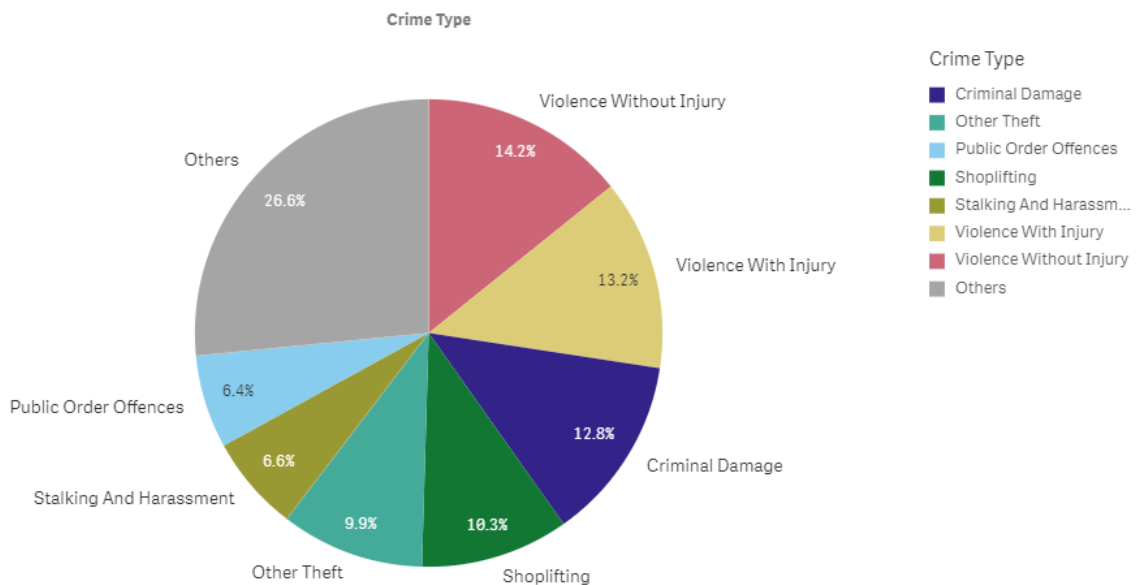

WILTSHIRE POLICE

CPT Area Briefing

Wiltshire East Community Policing Team

Proud to serve and protect our communities

October 2019

PERFORMANCE

Your Area - Five Highest Crime Groups (Previous 12 months)

Force Area - Five Highest Crime Groups (Previous 12 months)

WILTSHIRE POLICE

CPT Area Briefing

Wiltshire East Community Policing Team

Proud to serve and protect our communities

October 2019

FORCE-WIDE

- Wiltshire Police has had an increase in the volume of recorded crime by 1% in the 12 months to September 19 and continues to have one of the lowest crime rates in the country.
- Our service delivery remains consistently good.
- In September, we received 8,312 999 calls which we answered within 6 seconds on average and 12,474 CRIB calls which we answered within 2 minutes 08 seconds on average.
- In September, we also attended 1,344 emergency incidents within 17 minutes and 00 seconds on average.
- Wiltshire Police has seen a 17% reduction in vehicle crime and 21 per cent in residential burglaries in the 12 months to September 2019.
- The Crime Survey of England & Wales recently ranked Wiltshire as one of the top forces (78.3%) nationally for public confidence. It covers the 12 months to March 2019.