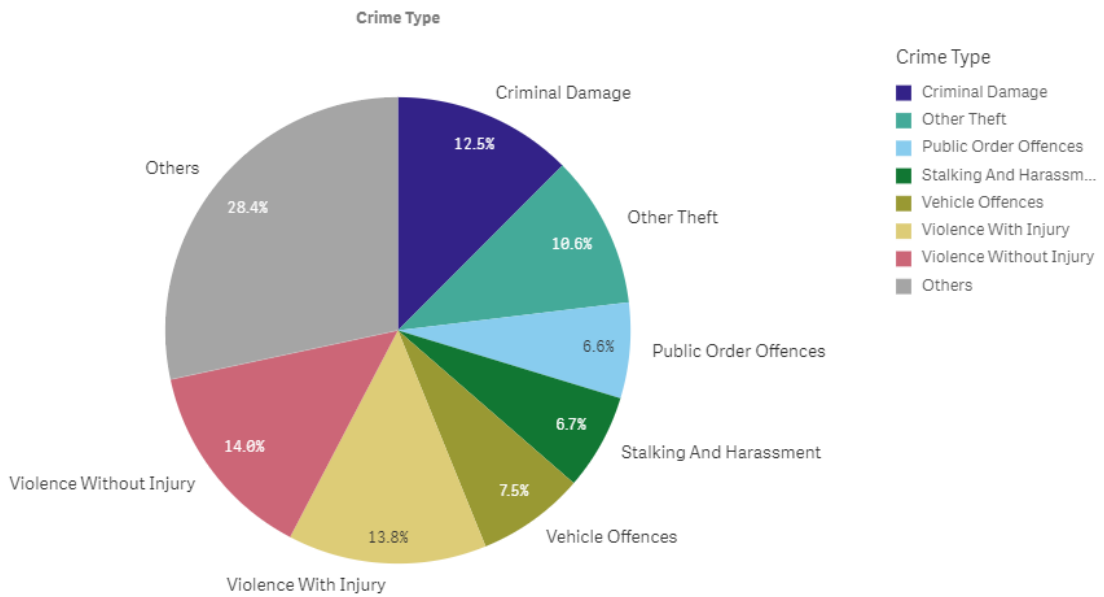

WILTSHIRE POLICE

CPT Area Briefing

Wiltshire East Community Policing Team

Proud to serve and protect our communities

October 2019

PERFORMANCE

Your Area - Five Highest Crime Groups (Previous 12 months)

Force Area - Five Highest Crime Groups (Previous 12 months)

WILTSHIRE POLICE

CPT Area Briefing

Wiltshire East Community Policing Team

Proud to serve and protect our communities

October 2019

FORCE-WIDE

- Wiltshire Police has had an increase in the volume of recorded crime by 1% in the 12 months to September 19 and continues to have one of the lowest crime rates in the country.
- Our service delivery remains consistently good.
- In September, we received 8,312 999 calls which we answered within 6 seconds on average and 12,474 CRIB calls which we answered within 2 minutes 08 seconds on average.
- In September, we also attended 1,344 emergency incidents within 17 minutes and 00 seconds on average.
- Wiltshire Police has seen a 17% reduction in vehicle crime and 21 per cent in residential burglaries in the 12 months to September 2019.
- The Crime Survey of England & Wales recently ranked Wiltshire as one of the top forces (78.3%) nationally for public confidence. It covers the 12 months to March 2019.