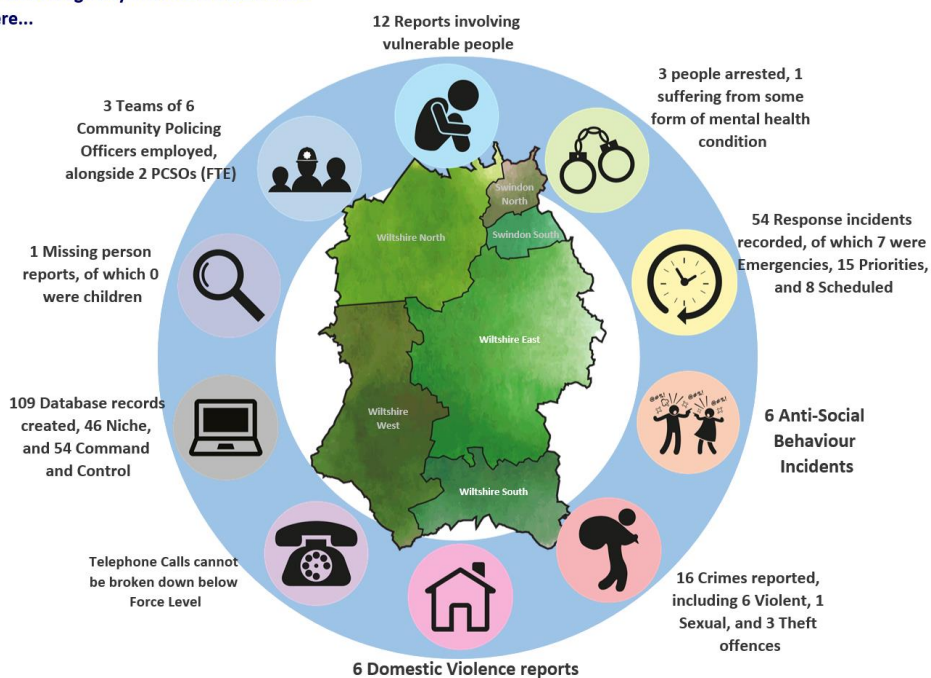

WILTSHIRE POLICE

CPT Area Briefing

Wiltshire East Community Policing Team

Proud to serve and protect our communities

October 2019

PERFORMANCE

Your Area - Five Highest Crime Groups (Previous 12 months)

Force Area - Five Highest Crime Groups (Previous 12 months)

WILTSHIRE POLICE

CPT Area Briefing

Wiltshire East Community Policing Team

Proud to serve and protect our communities

October 2019

FORCE-WIDE

- Wiltshire Police has had an increase in the volume of recorded crime by 1% in the 12 months to September 19 and continues to have one of the lowest crime rates in the country.
- Our service delivery remains consistently good.
- In September, we received 8,312 999 calls which we answered within 6 seconds on average and 12,474 CRIB calls which we answered within 2 minutes 08 seconds on average.
- In September, we also attended 1,344 emergency incidents within 17 minutes and 00 seconds on average.
- Wiltshire Police has seen a 17% reduction in vehicle crime and 21 per cent in residential burglaries in the 12 months to September 2019.
- The Crime Survey of England & Wales recently ranked Wiltshire as one of the top forces (78.3%) nationally for public confidence. It covers the 12 months to March 2019.

The publication can be found here: WWW.CRIMESURVEY.CO.UK

On an average day in Wiltshire East there were...

For more information on Wiltshire Police's performance please visit:

PCC's Website - <https://www.wiltshire-pcc.gov.uk/article/1847/Performance>