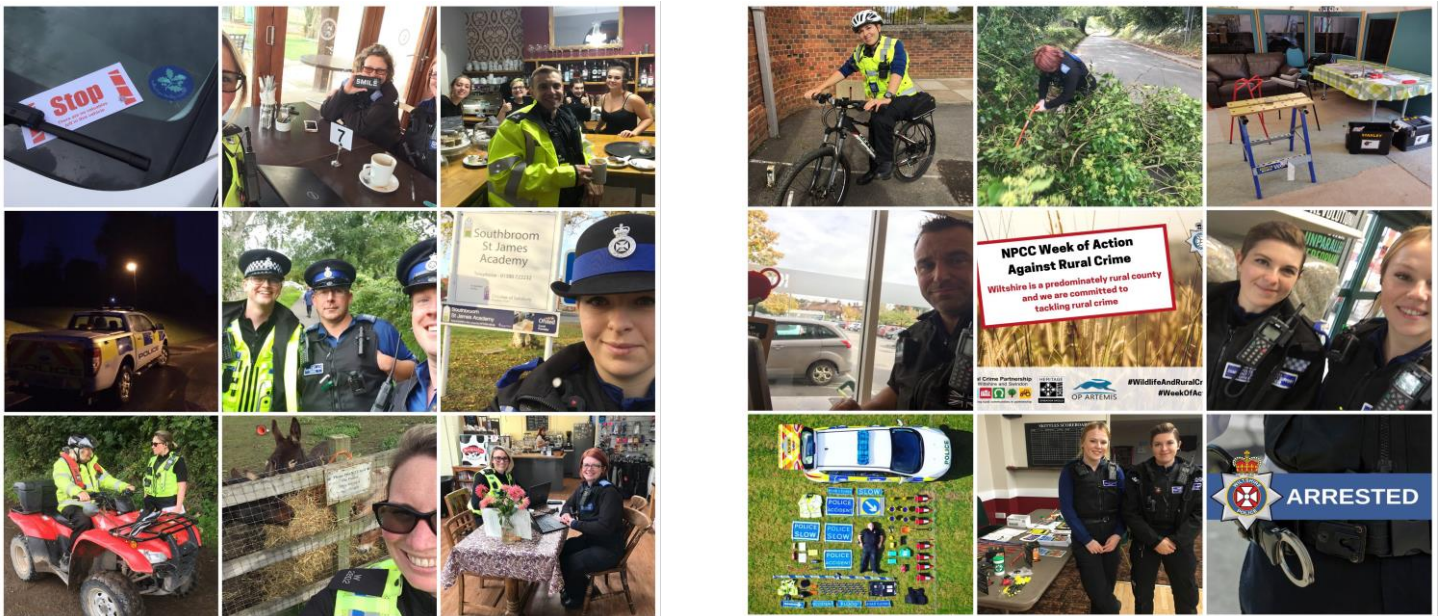

GET INVOLVED

In addition to our usual day to day Community Policing, our teams have been extremely busy over the last month providing high visibility re-assurance to our community.

- We have assisted our Rural Crime Team by routinely patrolling rural areas within Devizes that have been victims of crime, working remotely from various rural sites and offered free tack marking sessions. We have also arrested two men following reports of lead theft from a church roof in EZ.
  #OPAPOLLO
- We have executed several drugs warrants within the Devizes area and recovered large quantities of cannabis, knives and cash from some of these addresses.

- You can keep up to date with the latest news in your area by signing up to our Community Messaging service – www.wiltsmessaging.co.uk
- You can follow your CPT on social media <https://www.police.uk/Followus>
- More information on your CPT area can be found here: www.wiltshire.police.uk and here www.wiltshire-pcc.gov.uk